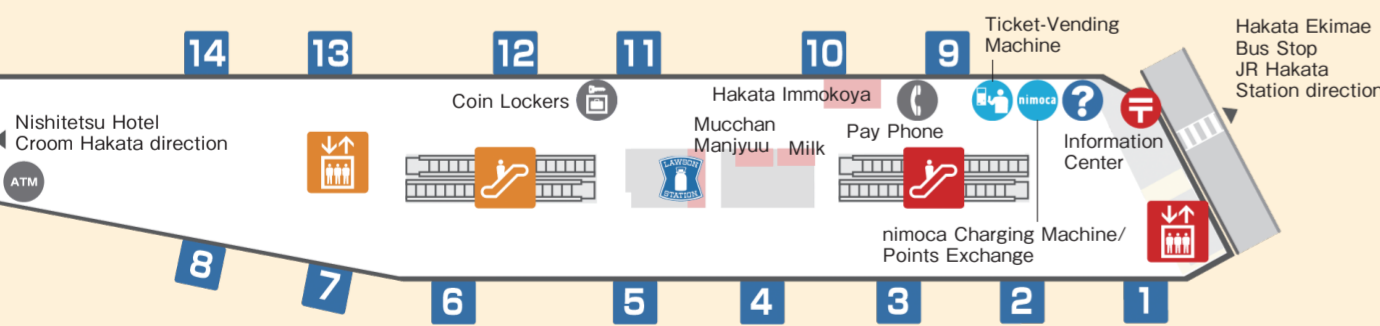

Transportation Information

Fukuoka City Subway/ Nishitetsu Trains/ JR Line Route Map

Destination	Departing from	Exit station	Duration
Fukuoka Airport bound	Hakata Station	Fukuoka Airport	about 7mins
Tenjin bound	Hakata Station	Tenjin	about 5mins
Ohoi Park bound	Hakata Station	Ohoi Park	about 9mins
Mizuho PayPay Dome bound	Hakata Station	Tojinmachi	about 11mins

Bus Stop Information -Hakata Edition-

Hakata Bus Terminal 1F (City Bus) Platform Information

1 Day Pass

Nishitetsu Customer Center TEL/0570-00-1010
Fukuoka City 1 Day Pass
 1,200yen (Adult), 600yen (Child/Discount)
 Ticket Sales Venue: Nishitetsu Bus offices, all commuter pass sales offices, Nishitetsu Tenjin Expressway Bus Terminal, Hakata Bus Terminal, etc.

- Hakata Port International Terminal**
 [Nishitetsu Bus] "Hakata Sta.F" Bus #88 or Rapid BRT → Get off at "Hakata Port International Terminal" (about 20mins)
 [Subway Airport Line] "Hakata Station" → Get off at "Gion" → 10mins by shuttle bus → "Hakata Sta.F" Bus #88 or Rapid BRT → Get off at "Hakata Port International Terminal" (about 20mins)