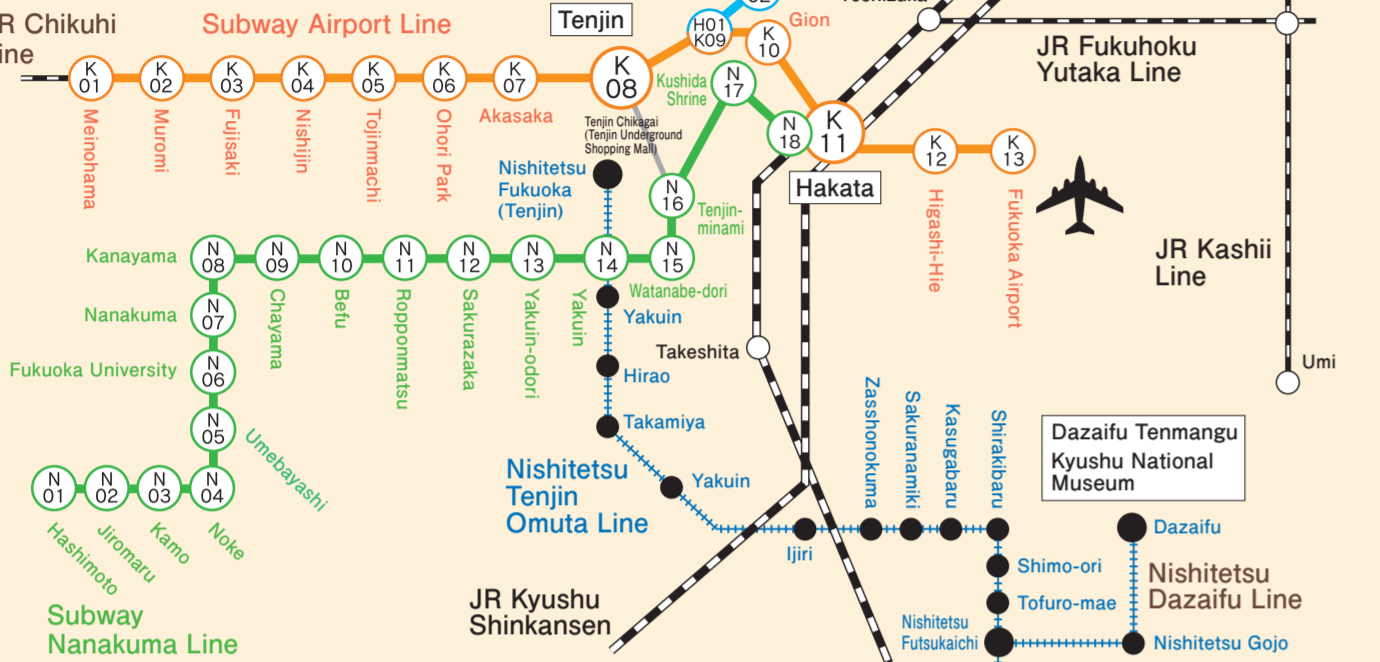

Transportation Information

Fukuoka City Subway/ Nishitetsu Trains/ JR Line Route Map

Destination	Departing from	Exit station	Duration
Fukuoka Airport bound	Hakata Station	Fukuoka Airport	about 7mins
Tenjin bound	Hakata Station	Tenjin	about 5mins
Ohoi Park bound	Hakata Station	Ohoi Park	about 9mins
Mizuho PayPay Dome bound	Hakata Station	Tojinmachi	about 11mins

Bus Stop Information -Hakata Edition-

Hakata Bus Terminal 1F (City Bus) Platform Information

1 Day Pass

Nishitetsu Customer Center TEL/0570-00-1010
Fukuoka City 1 Day Pass
 1,200yen (Adult), 600yen (Child/Discount)
 Ticket Sales Venue: Nishitetsu Bus offices, all commuter pass sales offices, Nishitetsu Tenjin Expressway Bus Terminal, Hakata Bus Terminal, etc.

Fukuoka City Subway TEL/092-734-7800
Subway 1 Day Pass
 640yen (Adult), 320yen (Child/Discount)

*For more details, please check the guide books available at Station Counters and Customer Service Centers or see the website.