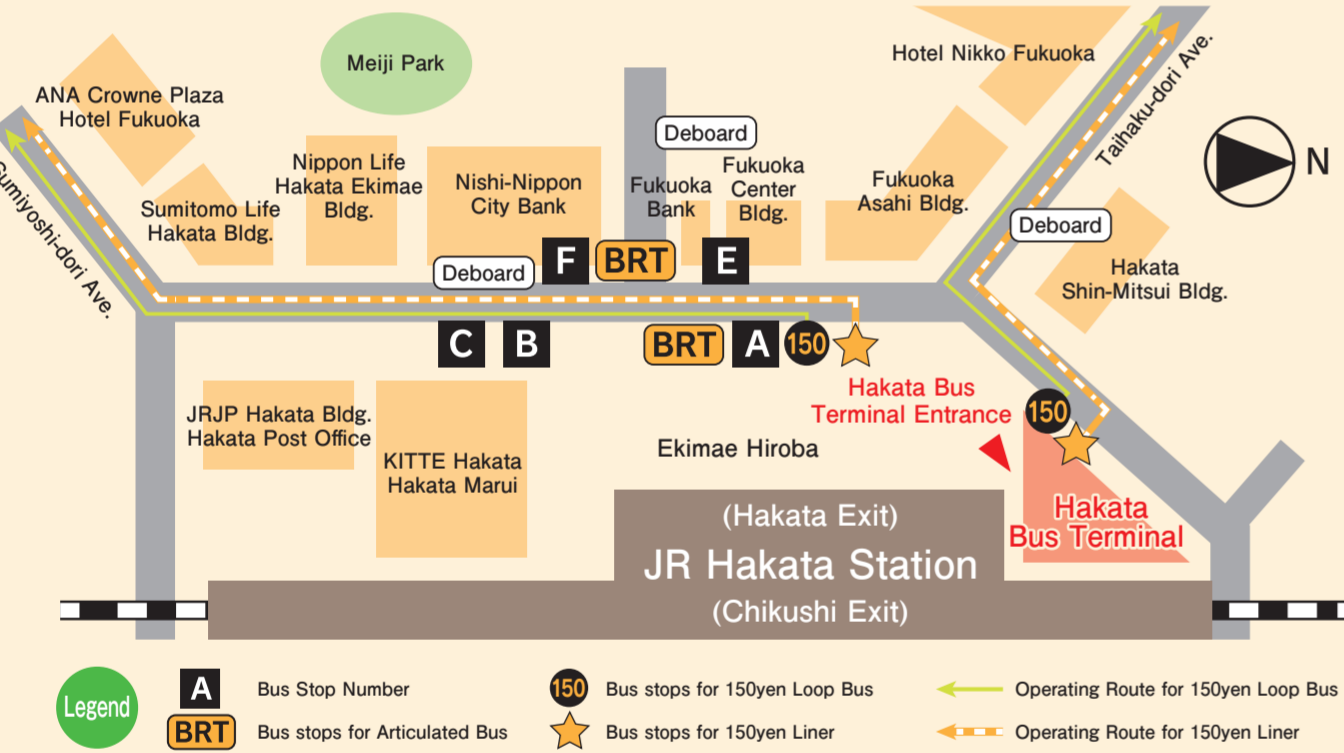

Transportation Information

Fukuoka City Subway/ Nishitetsu Trains/ JR Line Route Map

Destination	Departing from	Exit station	Duration
Fukuoka Airport bound	Hakata Station	Fukuoka Airport	about 7mins
Tenjin bound	Hakata Station	Tenjin	about 5mins
Ohoi Park bound	Hakata Station	Ohoi Park	about 9mins
Mizuho PayPay Dome bound	Hakata Station	Tojinmachi	about 11mins

Bus Stop Information -Hakata Edition-

Hakata Bus Terminal 1F (City Bus) Platform Information

1 Day Pass

Nishitetsu Customer Center TEL/0570-00-1010
Fukuoka City 1 Day Pass
 1,200yen (Adult), 600yen (Child/Discount)
 Ticket Sales Venue: Nishitetsu Bus offices, all commuter pass sales offices, Nishitetsu Tenjin Expressway Bus Terminal, Hakata Bus Terminal, etc.

Fukuoka City Subway TEL/092-734-7800
Subway 1 Day Pass
 640yen (Adult), 320yen (Child/Discount)

*For more details, please check the guide books available at Station Counters and Customer Service Centers or see the website.